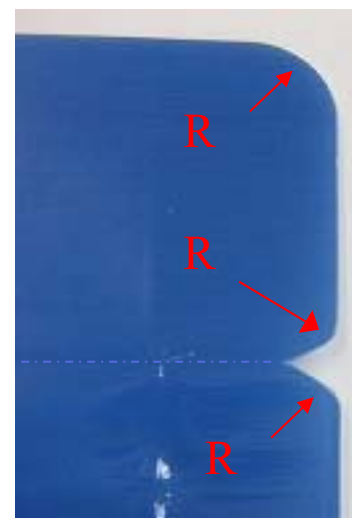

NISHIBE

Your Global Partner in Pouch Making

Where beauty and function have no room for compromise.....

Nishibe's In-Line Thomson cutter is the most efficient tool for your shaped pouches.

NISHIBE

Shape it, Round it, Value-added!!

Perfect notch and corner every single time!

Tomson cutter shape sample