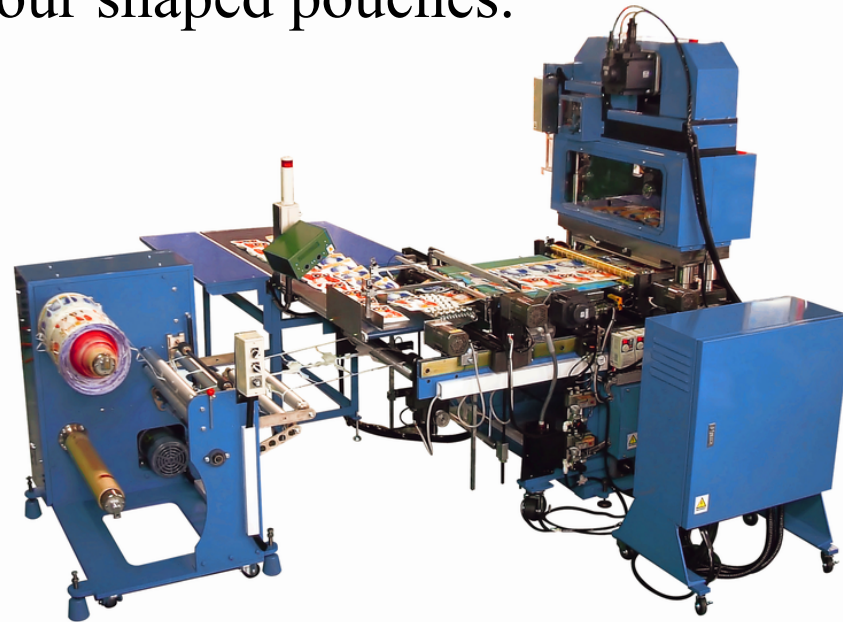

NISHIBE

Your Global Partner in Pouch Making

Where beauty and function have no room for compromise.....

Nishibe's In-Line Thomson cutter is the most efficient tool for your shaped pouches.

NISHIBE

Shape it, Round it, Value-added!!

Perfect notch and corner every single time!

Tomson cutter shape sample